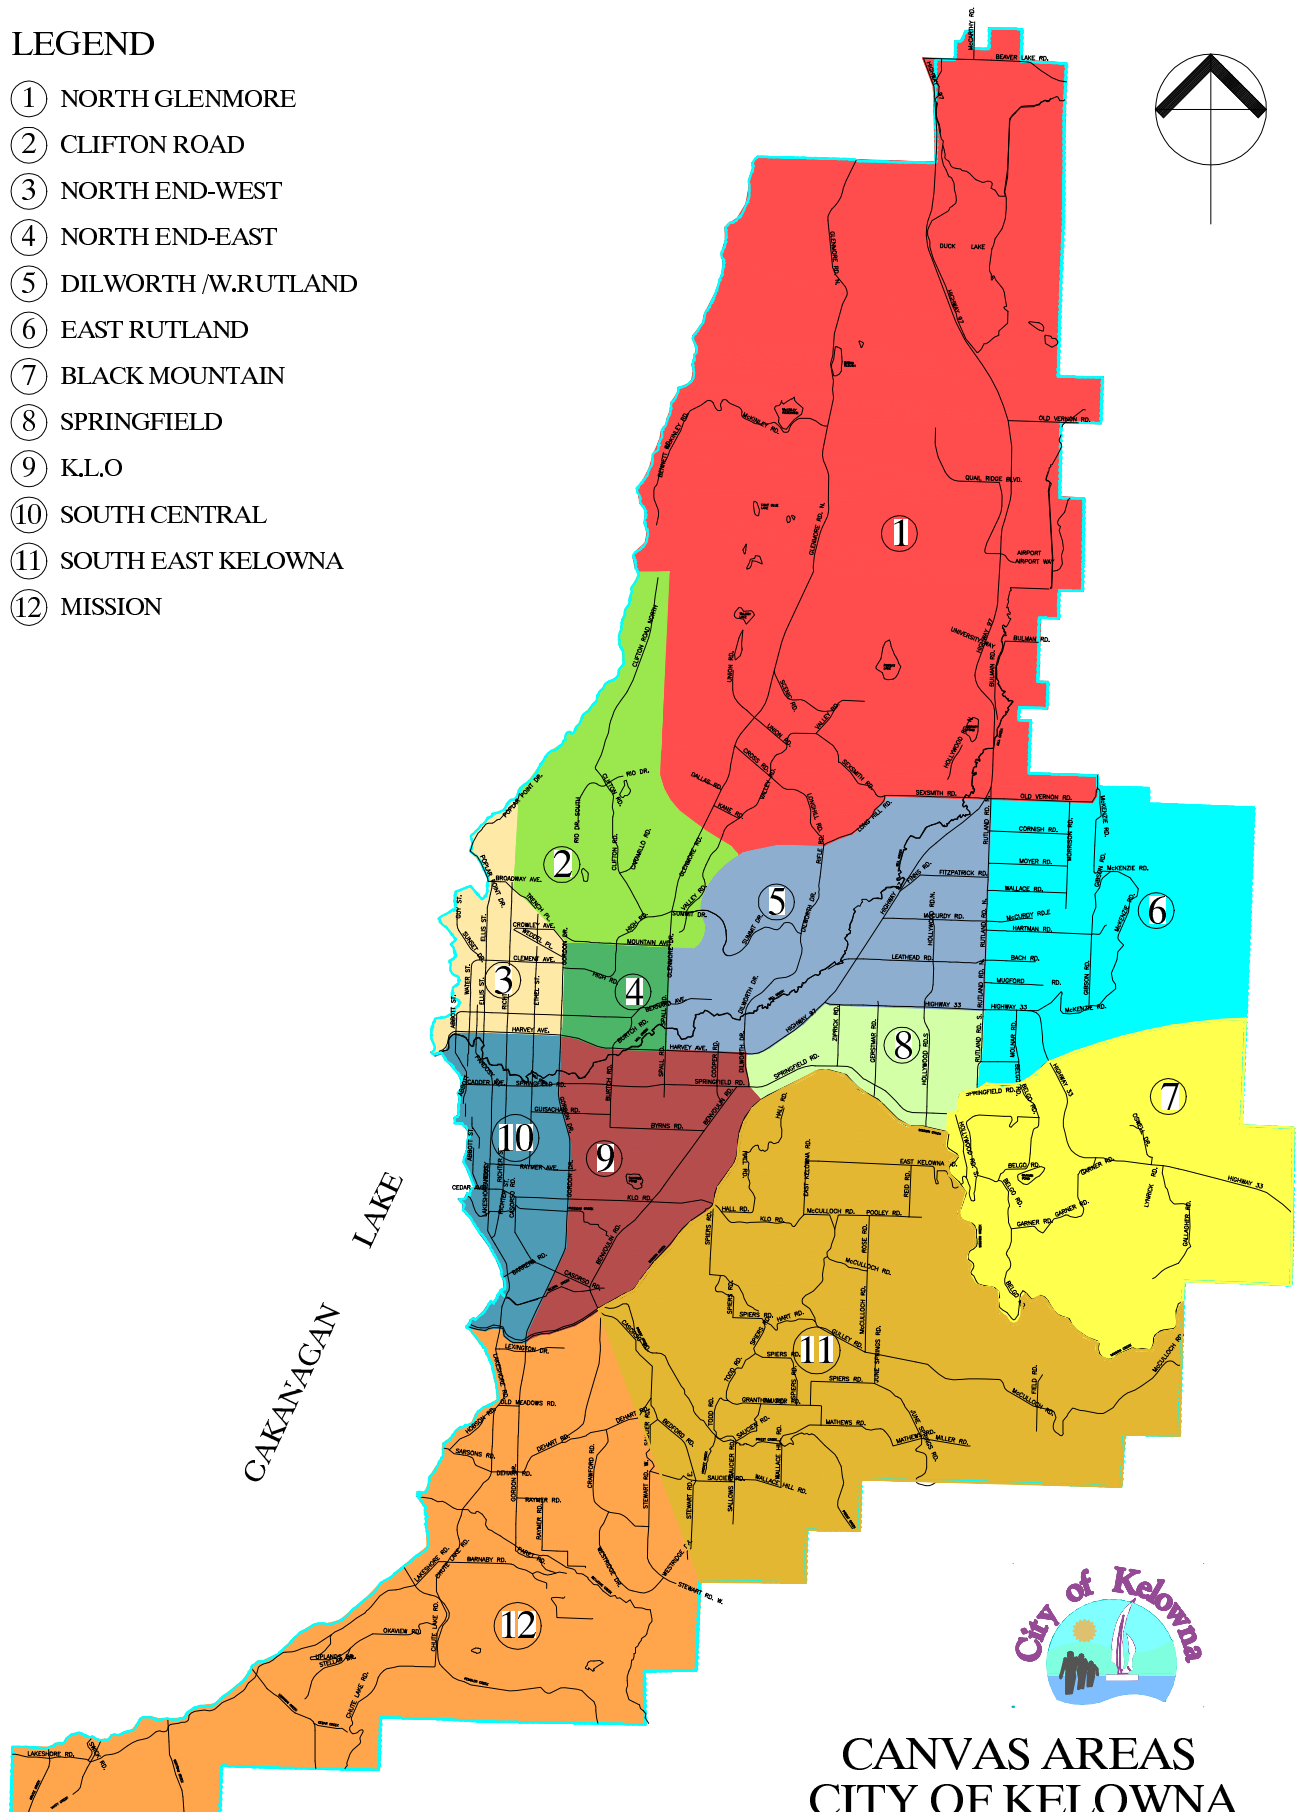

LEGEND

- ① NORTH GLENMORE
- ② CLIFTON ROAD
- ③ NORTH END-WEST
- ④ NORTH END-EAST
- ⑤ DILWORTH /W.RUTLAND
- ⑥ EAST RUTLAND
- ⑦ BLACK MOUNTAIN
- ⑧ SPRINGFIELD
- ⑨ K.L.O
- ⑩ SOUTH CENTRAL
- ⑪ SOUTH EAST KELOWNA
- ⑫ MISSION

CAKANAGAN LAKE

CANVAS AREAS
CITY OF KELOWNA